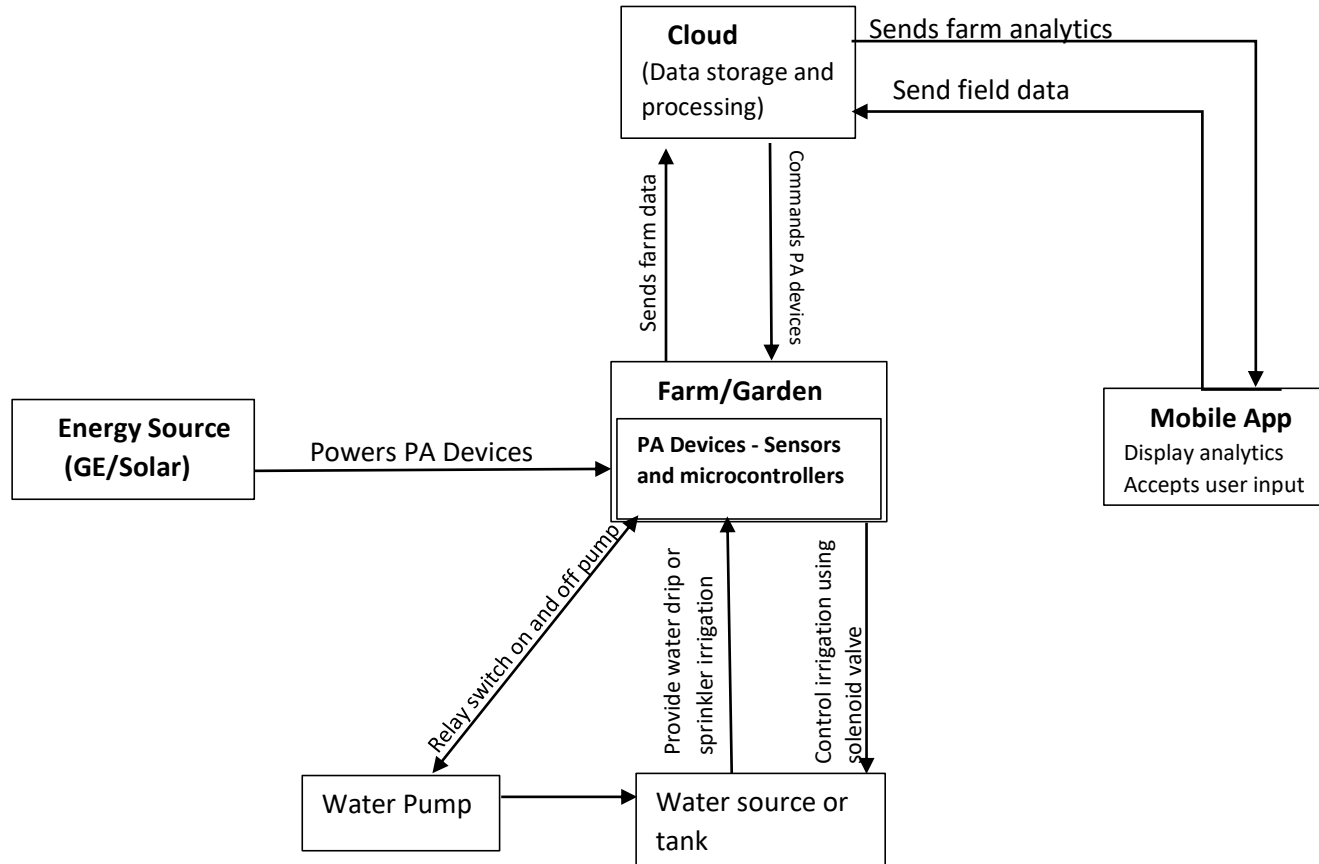

The GEPA Solution Framework – Level 1

The framework gives an overarching description of the entire GEPA solution space.

The GEPA Solution Framework – Level 2

Expanded from level 1

THE THEORY OF CHANGE FOR TRANSFORMING SMALL-SCALE IRRIGATION SCHEME USING THE GEPA INNOVATION