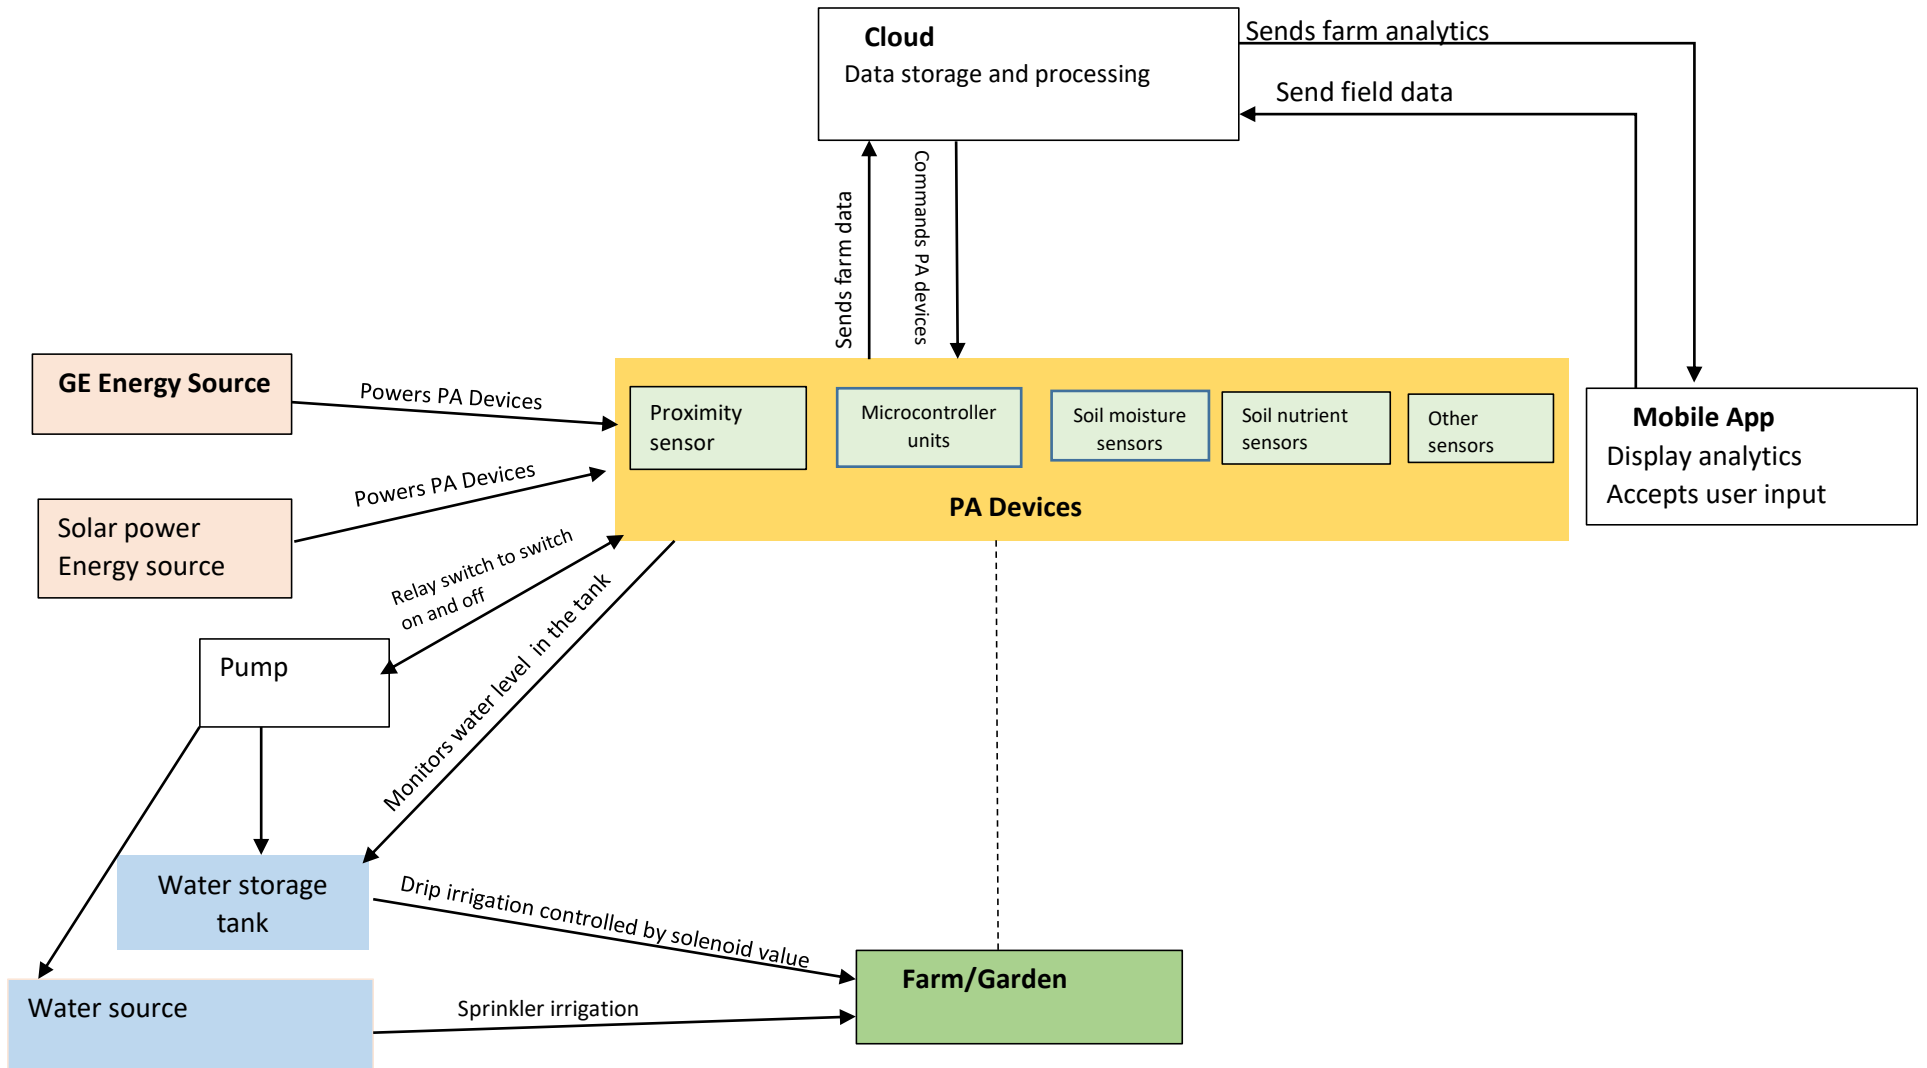

The GEPA Solution Framework – Level 1

The framework gives an overarching description of the entire GEPA solution space.

The GEPA Solution Framework – Level 2

Expanded from level 1

THE THEORY OF CHANGE FOR TRANSFORMING SMALL-SCALE IRRIGATION SCHEME USING THE GEPA INNOVATION